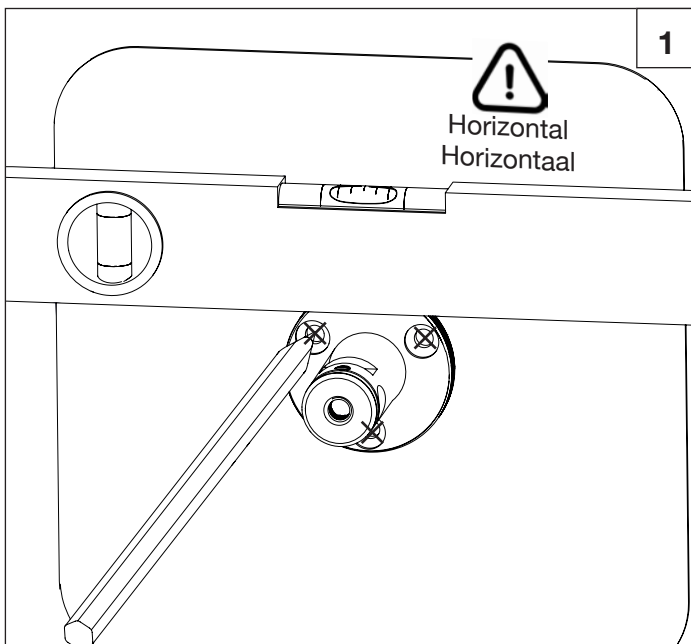

Times

design by Thomas King

Innovation since 1935

6273.--.55

Porte-papier toilette

Toiletpapier houder

Toilet paper holder

RA0.V01