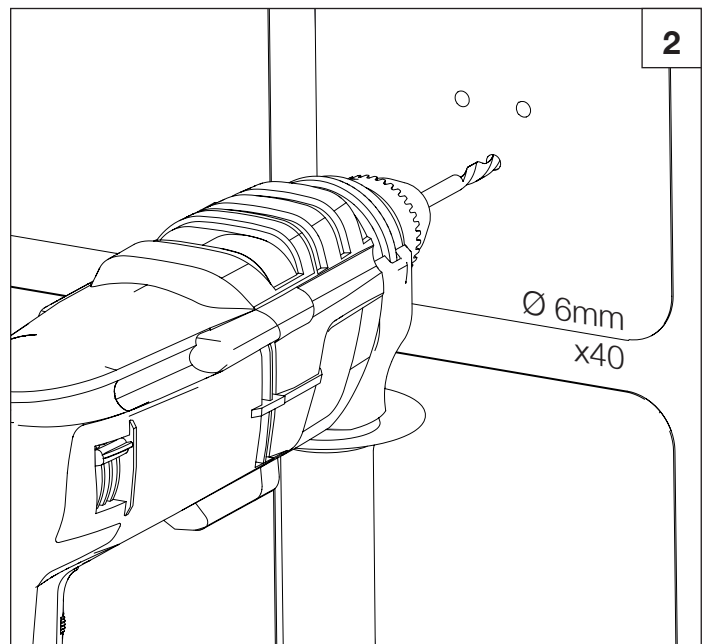

Times

design by Thomas King

Innovation since 1935

6273.--.55

Porte-papier toilette

Toiletpapier houder

Toilet paper holder

RA0.V01