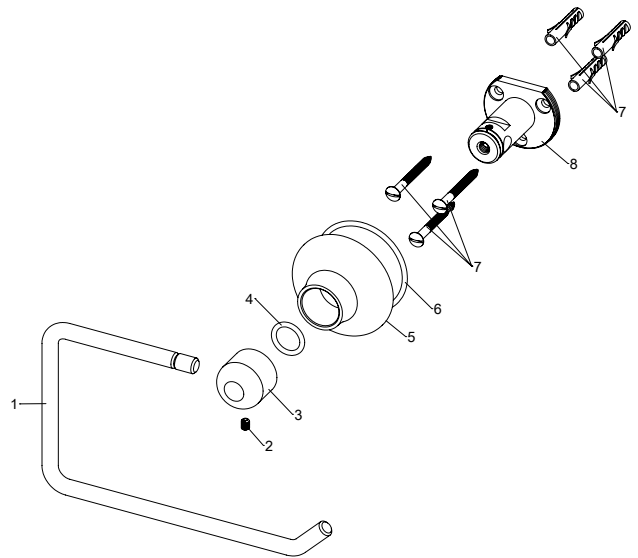

Times

design by Thomas King

Innovation since 1935

6273.--.55

Porte-papier toilette

Toiletpapier houder

Toilet paper holder

RA0.V01